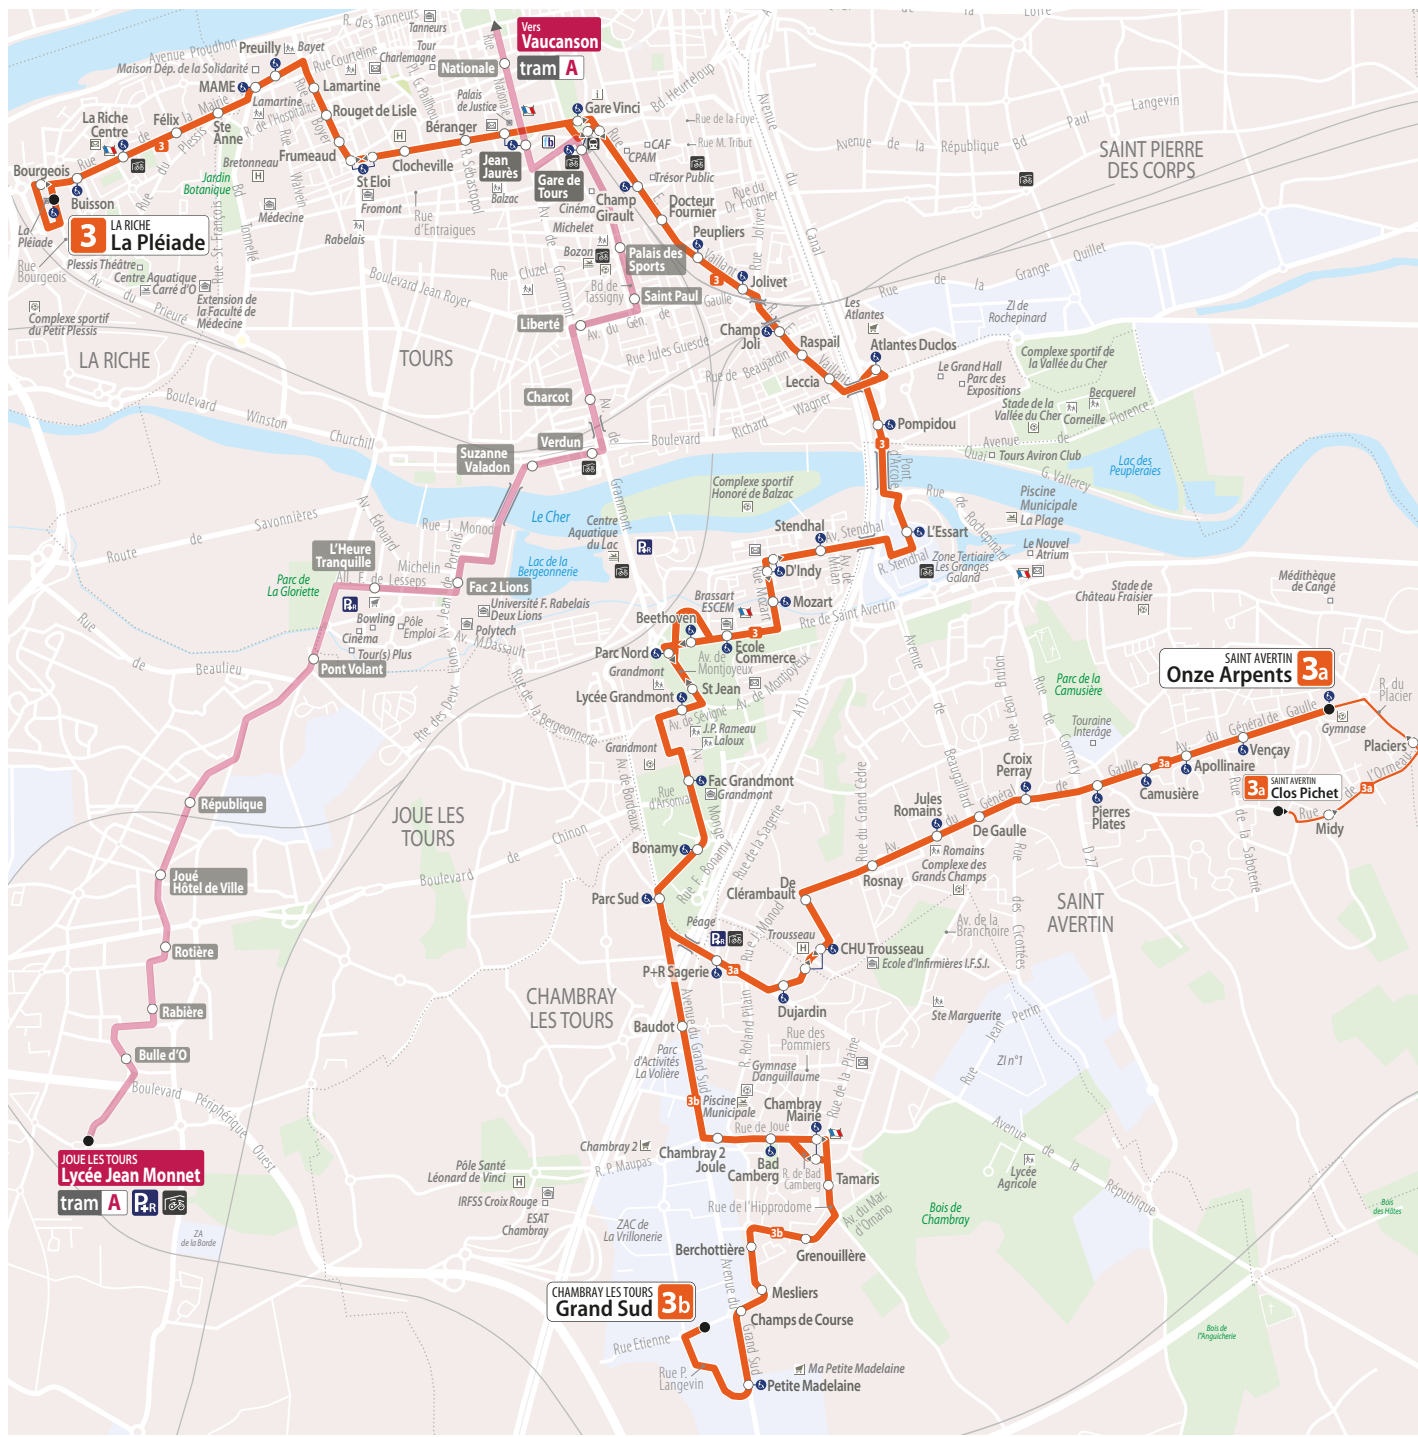

i Les arrêts comportant le pictogramme sont accessibles dans les deux sens aux usagers en fauteuil roulant. Un service de substitution est ouvert à certaines personnes à mobilité réduite sur les arrêts en impossibilité technique avérée. Plus d'infos au 02.47.66.70.70 ou sur filbleu.fr dans la rubrique accessibilité.