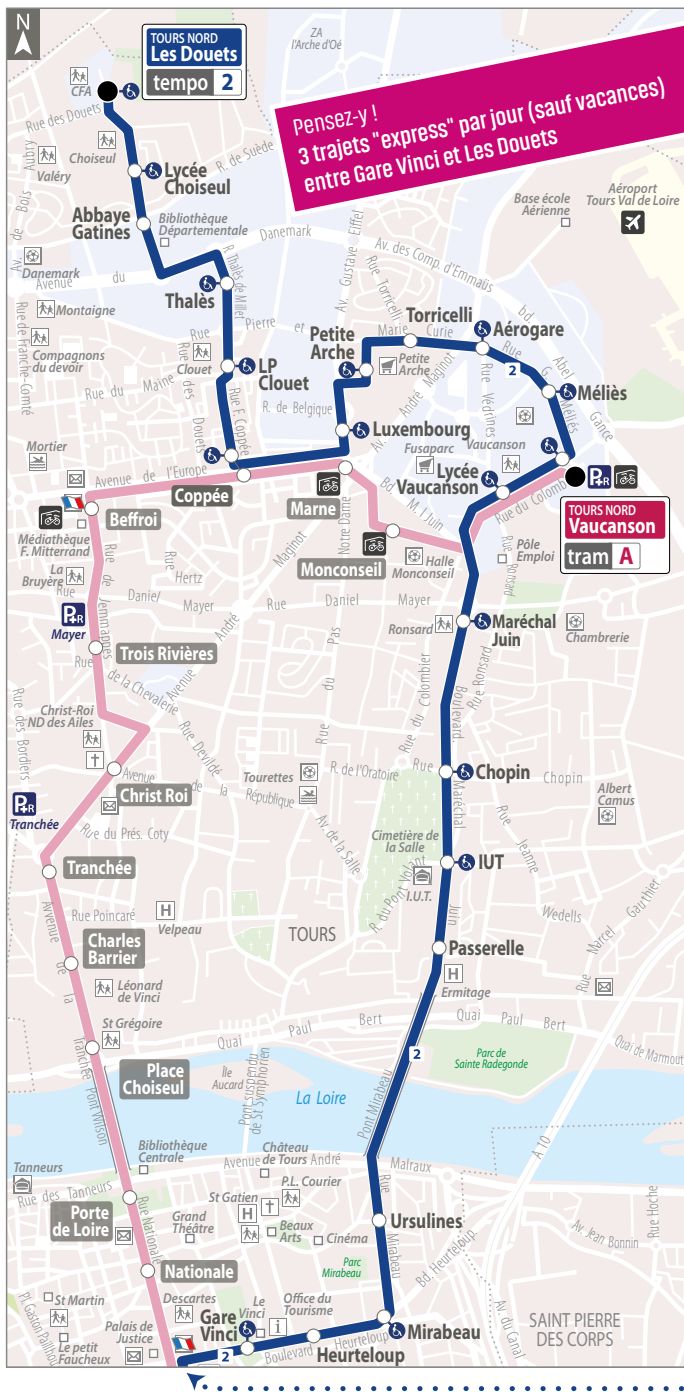

Filbleu.fr & appli Fil Bleu

Je recherche l'itinéraire adapté à mes besoins.

J'achète et effectue mes démarches en ligne.

Je consulte les infos de mon arrêt ou ma ligne **en temps réel**.

Je reçois une info trafic sur mes lignes favorites par **notifications** ou **sms/mail**.